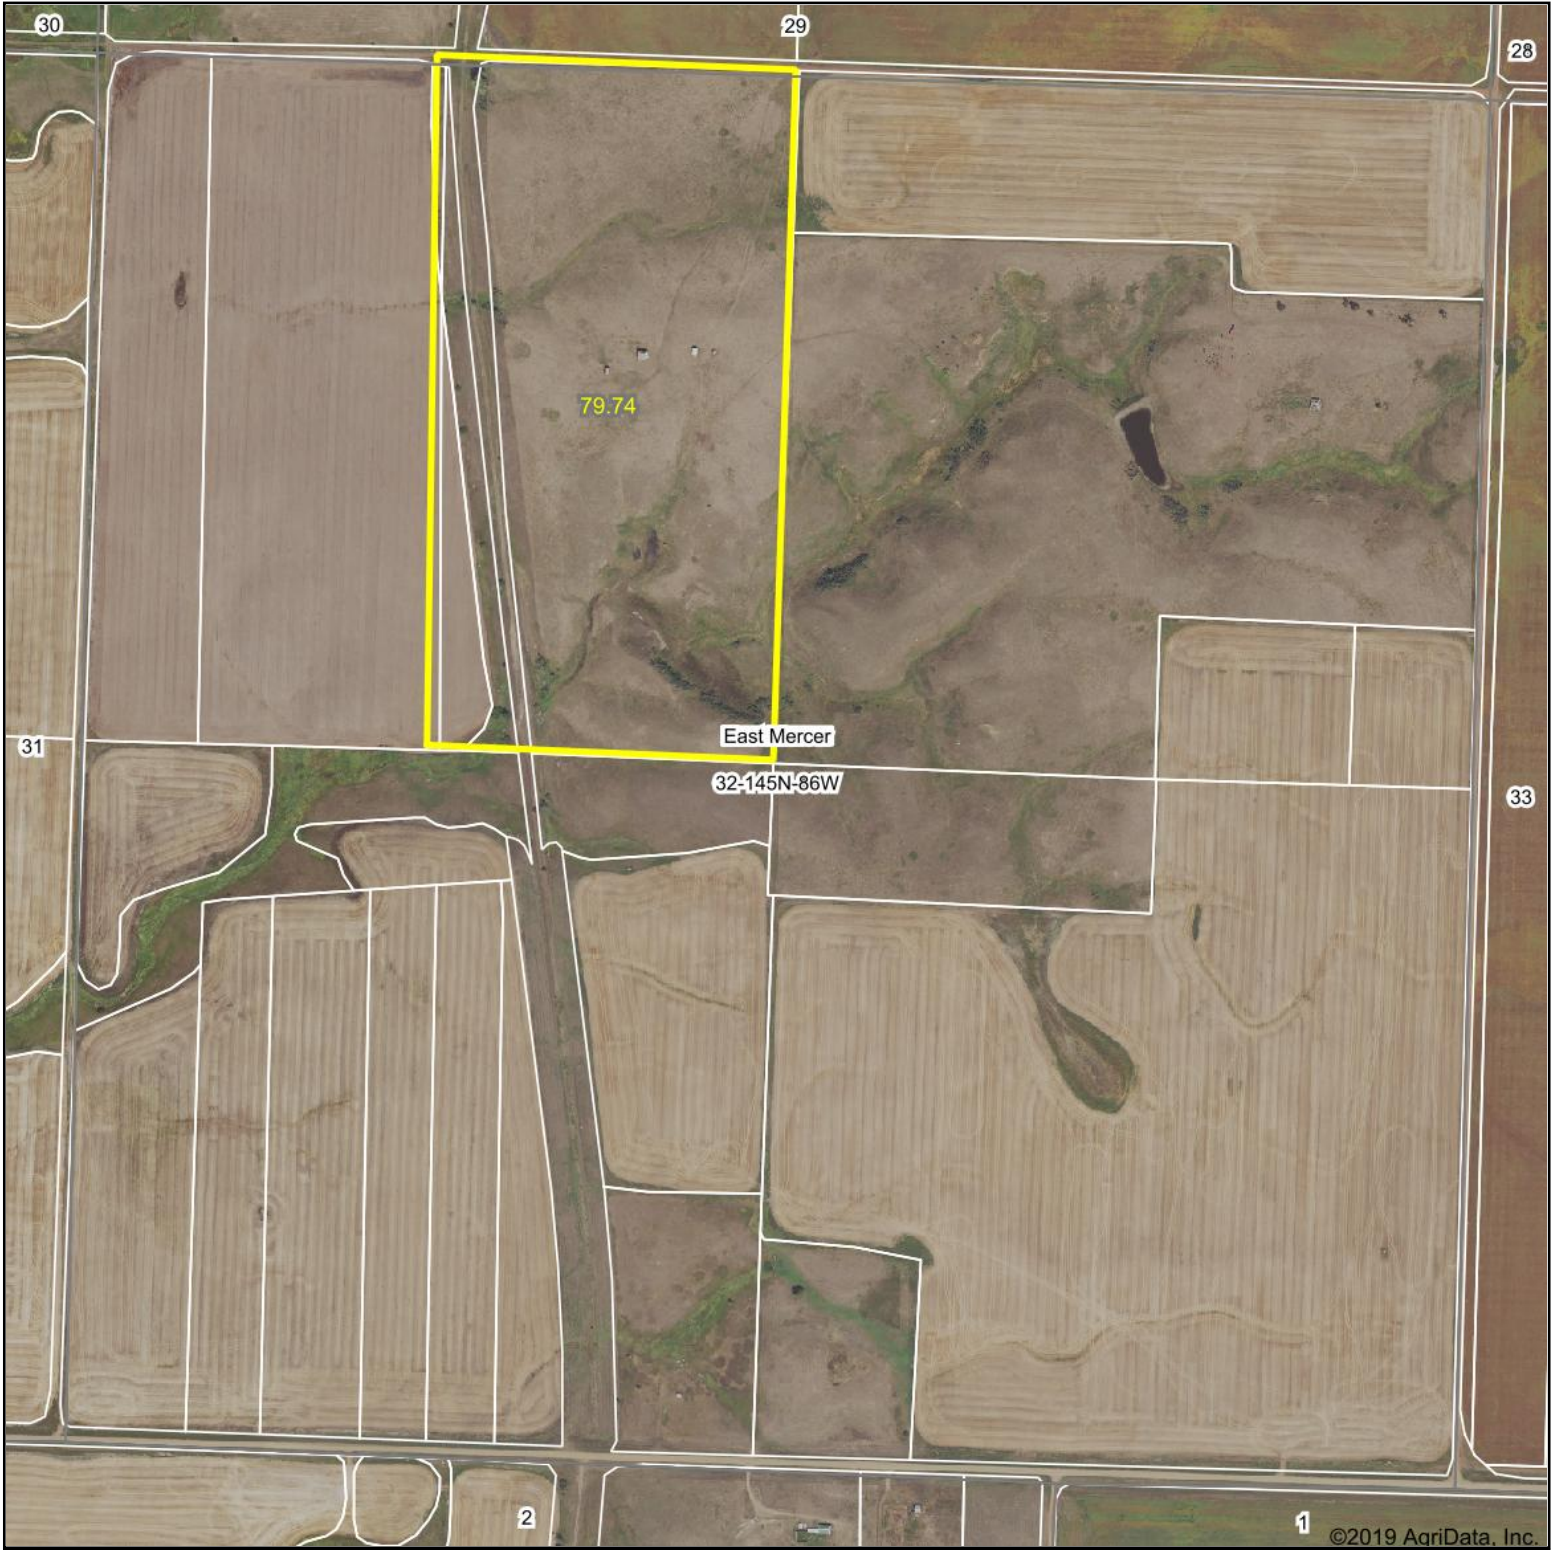

Aerial Map

BITZREALTY

Map Center: 47° 20' 6.75, -101° 39' 48.51

0ft 625ft 1250ft

32-145N-86W
Mercer County
North Dakota

Maps Provided By:
 **surety**[®]
CUSTOMIZED ONLINE MAPPING
© AgriData, Inc. 2019 www.AgriDataInc.com